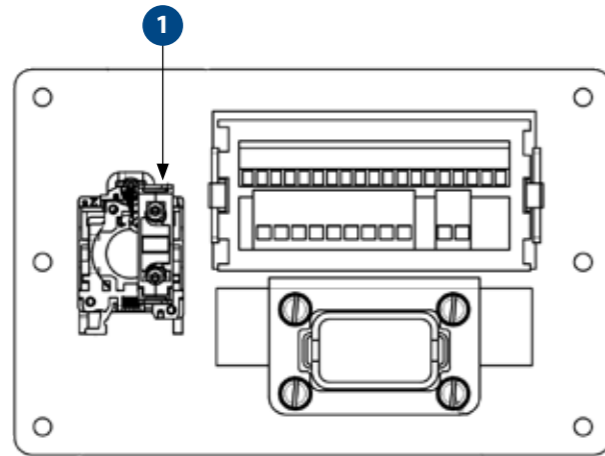

H0134546

MANUAL CONTROL BOX

SPARE PARTS

PART NO.	DESCRIPTION	QTY
1	H0129836 ROTARY SWITCH 3 POSITION	1
2	H0134548 REMOTE CONTROL BOX LABEL COVER	1
3	AU681927 POTENTIOMETER	1
4	AU971036 GROMMET	1
5	AU663562 ROTARY SWITCH	1
6	AU681925 THERMOSTAT 12-24VDC WITH SENSOR + POT	1
7	AU632383 RECPT 12 PIN FLANGE + WEDGE	1

H0082302

ELECTRONIC CONTROL BOX

SPARE PARTS

PART NO.	DESCRIPTION	QTY
1 AU662235	SWITCH CONTACT STANDARD	1
2 AU667167	PUSH BUTTON ILLUMINATED	1
3 AU6811015	THERMOSTAT SENSOR	1

- DRAGLINE & SHOVEL
- DRILL
- EXCAVATOR
- DOZER
- TRUCK
- WHEEL LOADER
- CONSTRUCTION
- UNDERGROUND EQUIPMENT
- INDUSTRIAL
- SMELTERS
- RAIL SPECIAL VEHICLES