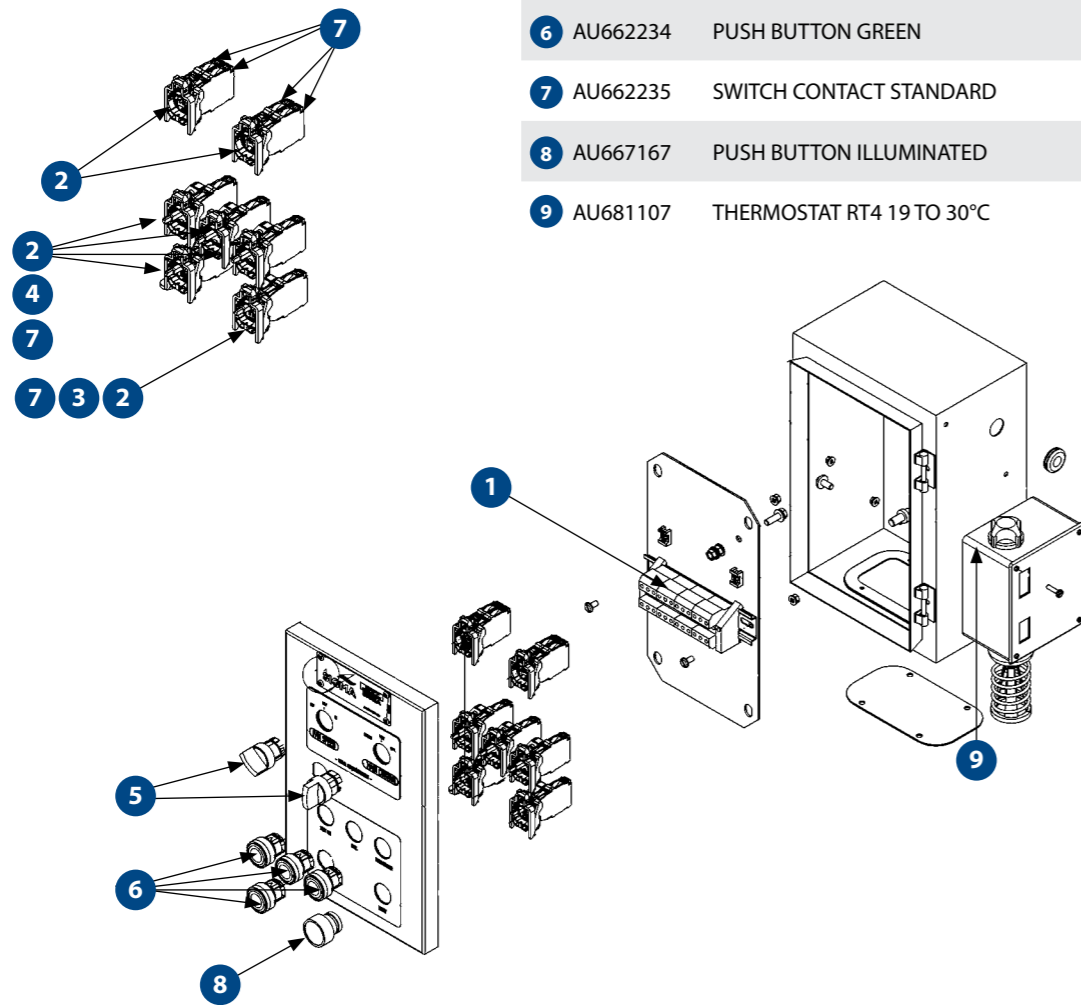

HVAC SPARE PARTS CATALOGUE

SPECIAL VEHICLES

KNORR-BREMSE

SPC30622

BUILT FOR THE TOUGHEST AIR CONDITIONS

PILOT CONTROL BOXES

MEWH1/MEW1

PILOT CONTROL BOX

MEWH1
Pilot Control Box M7 Series 110V

MEW11
Pilot Control Box M20/25 Series 24V

SPARE PARTS

PART NO.	DESCRIPTION	QTY
1	AU635300 TERMINAL BLOCK	4
2	AU662230 PUSH BUTTON SWITCH BASE	7
3	AU665452 LED RED	1
4	AU665451 LED GREEN	4
5	AU662233 ROTARY SWITCH 3 WAY	2
6	AU662234 PUSH BUTTON GREEN	4
7	AU662235 SWITCH CONTACT STANDARD	9
8	AU667167 PUSH BUTTON ILLUMINATED	1
9	AU681107 THERMOSTAT RT4 19 TO 30°C	1

H0134546

MANUAL CONTROL BOX

SPARE PARTS

PART NO.	DESCRIPTION	QTY
1	H0129836 ROTARY SWITCH 3 POSITION	1
2	H0134548 REMOTE CONTROL BOX LABEL COVER	1
3	AU681927 POTENTIOMETER	1
4	AU971036 GROMMET	1
5	AU663562 ROTARY SWITCH	1
6	AU681925 THERMOSTAT 12-24VDC WITH SENSOR + POT	1
7	AU632383 RECPT 12 PIN FLANGE + WEDGE	1

H0082302

ELECTRONIC CONTROL BOX

SPARE PARTS

PART NO.	DESCRIPTION	QTY
1 AU662235	SWITCH CONTACT STANDARD	1
2 AU667167	PUSH BUTTON ILLUMINATED	1
3 AU6811015	THERMOSTAT SENSOR	1

- DRAGLINE & SHOVEL
- DRILL
- EXCAVATOR
- DOZER
- TRUCK
- WHEEL LOADER
- CONSTRUCTION
- UNDERGROUND EQUIPMENT
- INDUSTRIAL
- SMELTERS
- RAIL SPECIAL VEHICLES