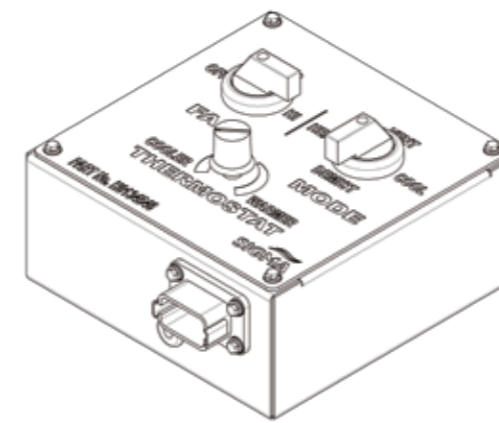

HVAC SPARE PARTS CATALOGUE

SPECIAL VEHICLES

KNORR-BREMSE

SPC30622

BUILT FOR THE TOUGHEST AIR CONDITIONS

PILOT CONTROL BOXES

MEWH1/MEW1

PILOT CONTROL BOX

MEWH1
Pilot Control Box M7 Series 110V

MEW11
Pilot Control Box M20/25 Series 24V

SPARE PARTS

PART NO.	DESCRIPTION	QTY
1	AU635300 TERMINAL BLOCK	4
2	AU662230 PUSH BUTTON SWITCH BASE	7
3	AU665452 LED RED	1
4	AU665451 LED GREEN	4
5	AU662233 ROTARY SWITCH 3 WAY	2
6	AU662234 PUSH BUTTON GREEN	4
7	AU662235 SWITCH CONTACT STANDARD	9
8	AU667167 PUSH BUTTON ILLUMINATED	1
9	AU681107 THERMOSTAT RT4 19 TO 30°C	1

H0134546

MANUAL CONTROL BOX

SPARE PARTS

PART NO.	DESCRIPTION	QTY
1	H0129836 ROTARY SWITCH 3 POSITION	1
2	H0134548 REMOTE CONTROL BOX LABEL COVER	1
3	AU681927 POTENTIOMETER	1
4	AU971036 GROMMET	1
5	AU663562 ROTARY SWITCH	1
6	AU681925 THERMOSTAT 12-24VDC WITH SENSOR + POT	1
7	AU632383 RECPT 12 PIN FLANGE + WEDGE	1

H0082302

ELECTRONIC CONTROL BOX

SPARE PARTS

PART NO.	DESCRIPTION	QTY
1 AU662235	SWITCH CONTACT STANDARD	1
2 AU667167	PUSH BUTTON ILLUMINATED	1
3 AU6811015	THERMOSTAT SENSOR	1

- DRAGLINE & SHOVEL
- DRILL
- EXCAVATOR
- DOZER
- TRUCK
- WHEEL LOADER
- CONSTRUCTION
- UNDERGROUND EQUIPMENT
- INDUSTRIAL
- SMELTERS
- RAIL SPECIAL VEHICLES