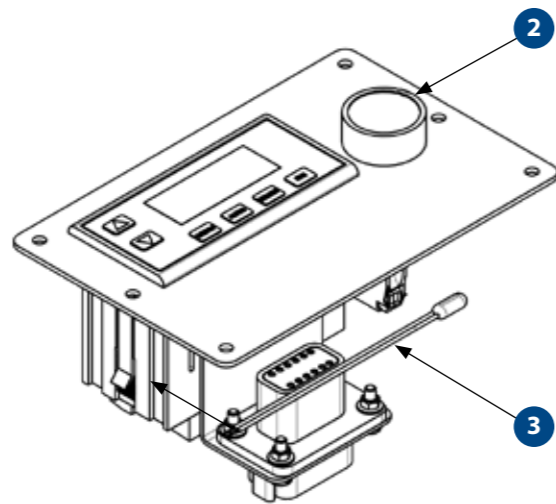

H0134546

MANUAL CONTROL BOX

SPARE PARTS

PART NO.	DESCRIPTION	QTY
1	H0129836 ROTARY SWITCH 3 POSITION	1
2	H0134548 REMOTE CONTROL BOX LABEL COVER	1
3	AU681927 POTENTIOMETER	1
4	AU971036 GROMMET	1
5	AU663562 ROTARY SWITCH	1
6	AU681925 THERMOSTAT 12-24VDC WITH SENSOR + POT	1
7	AU632383 RECPT 12 PIN FLANGE + WEDGE	1

H0082302

ELECTRONIC CONTROL BOX

SPARE PARTS

PART NO.	DESCRIPTION	QTY
1 AU662235	SWITCH CONTACT STANDARD	1
2 AU667167	PUSH BUTTON ILLUMINATED	1
3 AU6811015	THERMOSTAT SENSOR	1

- DRAGLINE & SHOVEL
- DRILL
- EXCAVATOR
- DOZER
- TRUCK
- WHEEL LOADER
- CONSTRUCTION
- UNDERGROUND EQUIPMENT
- INDUSTRIAL
- SMELTERS
- RAIL SPECIAL VEHICLES