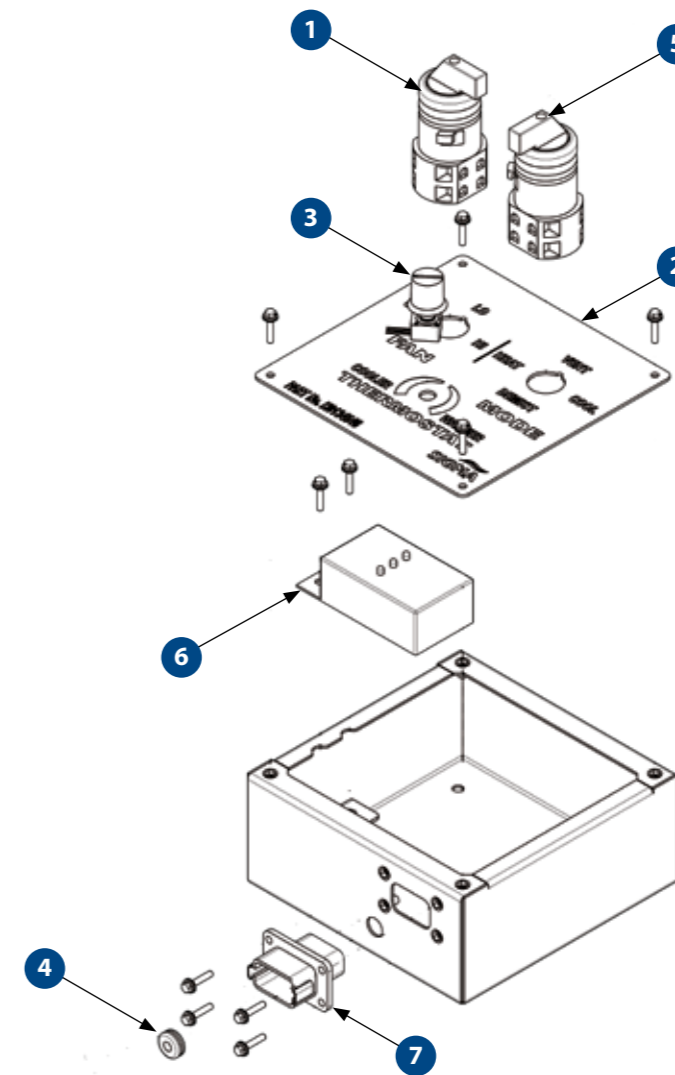

HVAC SPARE PARTS CATALOGUE

SPECIAL VEHICLES

KNORR-BREMSE

SPC30622

BUILT FOR THE TOUGHEST AIR CONDITIONS

PILOT CONTROL BOXES

MEWH1/MEW1

PILOT CONTROL BOX

MEWH1
Pilot Control Box M7 Series 110V

MEW11
Pilot Control Box M20/25 Series 24V

SPARE PARTS

PART NO.	DESCRIPTION	QTY
1	AU635300 TERMINAL BLOCK	4
2	AU662230 PUSH BUTTON SWITCH BASE	7
3	AU665452 LED RED	1
4	AU665451 LED GREEN	4
5	AU662233 ROTARY SWITCH 3 WAY	2
6	AU662234 PUSH BUTTON GREEN	4
7	AU662235 SWITCH CONTACT STANDARD	9
8	AU667167 PUSH BUTTON ILLUMINATED	1
9	AU681107 THERMOSTAT RT4 19 TO 30°C	1

H0134546

MANUAL CONTROL BOX

SPARE PARTS

PART NO.	DESCRIPTION	QTY
1	H0129836 ROTARY SWITCH 3 POSITION	1
2	H0134548 REMOTE CONTROL BOX LABEL COVER	1
3	AU681927 POTENTIOMETER	1
4	AU971036 GROMMET	1
5	AU663562 ROTARY SWITCH	1
6	AU681925 THERMOSTAT 12-24VDC WITH SENSOR + POT	1
7	AU632383 RECPT 12 PIN FLANGE + WEDGE	1

H0082302

ELECTRONIC CONTROL BOX

SPARE PARTS

PART NO.	DESCRIPTION	QTY
1 AU662235	SWITCH CONTACT STANDARD	1
2 AU667167	PUSH BUTTON ILLUMINATED	1
3 AU6811015	THERMOSTAT SENSOR	1

- DRAGLINE & SHOVEL
- DRILL
- EXCAVATOR
- DOZER
- TRUCK
- WHEEL LOADER
- CONSTRUCTION
- UNDERGROUND EQUIPMENT
- INDUSTRIAL
- SMELTERS
- RAIL SPECIAL VEHICLES