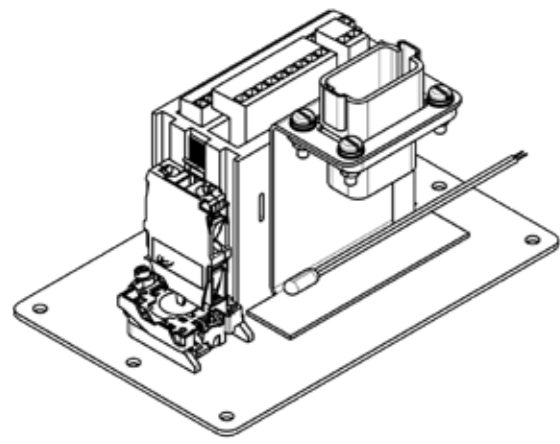

MEWH1
Pilot Control Box M7 Series 110V

MEW11
Pilot Control Box M20/25 Series 24V

SPARE PARTS

PART NO.	DESCRIPTION	QTY
1	AU635300 TERMINAL BLOCK	4
2	AU662230 PUSH BUTTON SWITCH BASE	7
3	AU665452 LED RED	1
4	AU665451 LED GREEN	4
5	AU662233 ROTARY SWITCH 3 WAY	2
6	AU662234 PUSH BUTTON GREEN	4
7	AU662235 SWITCH CONTACT STANDARD	9
8	AU667167 PUSH BUTTON ILLUMINATED	1
9	AU681107 THERMOSTAT RT4 19 TO 30°C	1

H0134546

MANUAL CONTROL BOX

SPARE PARTS

PART NO.	DESCRIPTION	QTY
1	H0129836 ROTARY SWITCH 3 POSITION	1
2	H0134548 REMOTE CONTROL BOX LABEL COVER	1
3	AU681927 POTENTIOMETER	1
4	AU971036 GROMMET	1
5	AU663562 ROTARY SWITCH	1
6	AU681925 THERMOSTAT 12-24VDC WITH SENSOR + POT	1
7	AU632383 RECPT 12 PIN FLANGE + WEDGE	1

H0082302

ELECTRONIC CONTROL BOX

SPARE PARTS

PART NO.	DESCRIPTION	QTY
1 AU662235	SWITCH CONTACT STANDARD	1
2 AU667167	PUSH BUTTON ILLUMINATED	1
3 AU6811015	THERMOSTAT SENSOR	1

- DRAGLINE & SHOVEL
- DRILL
- EXCAVATOR
- DOZER
- TRUCK
- WHEEL LOADER
- CONSTRUCTION
- UNDERGROUND EQUIPMENT
- INDUSTRIAL
- SMELTERS
- RAIL SPECIAL VEHICLES